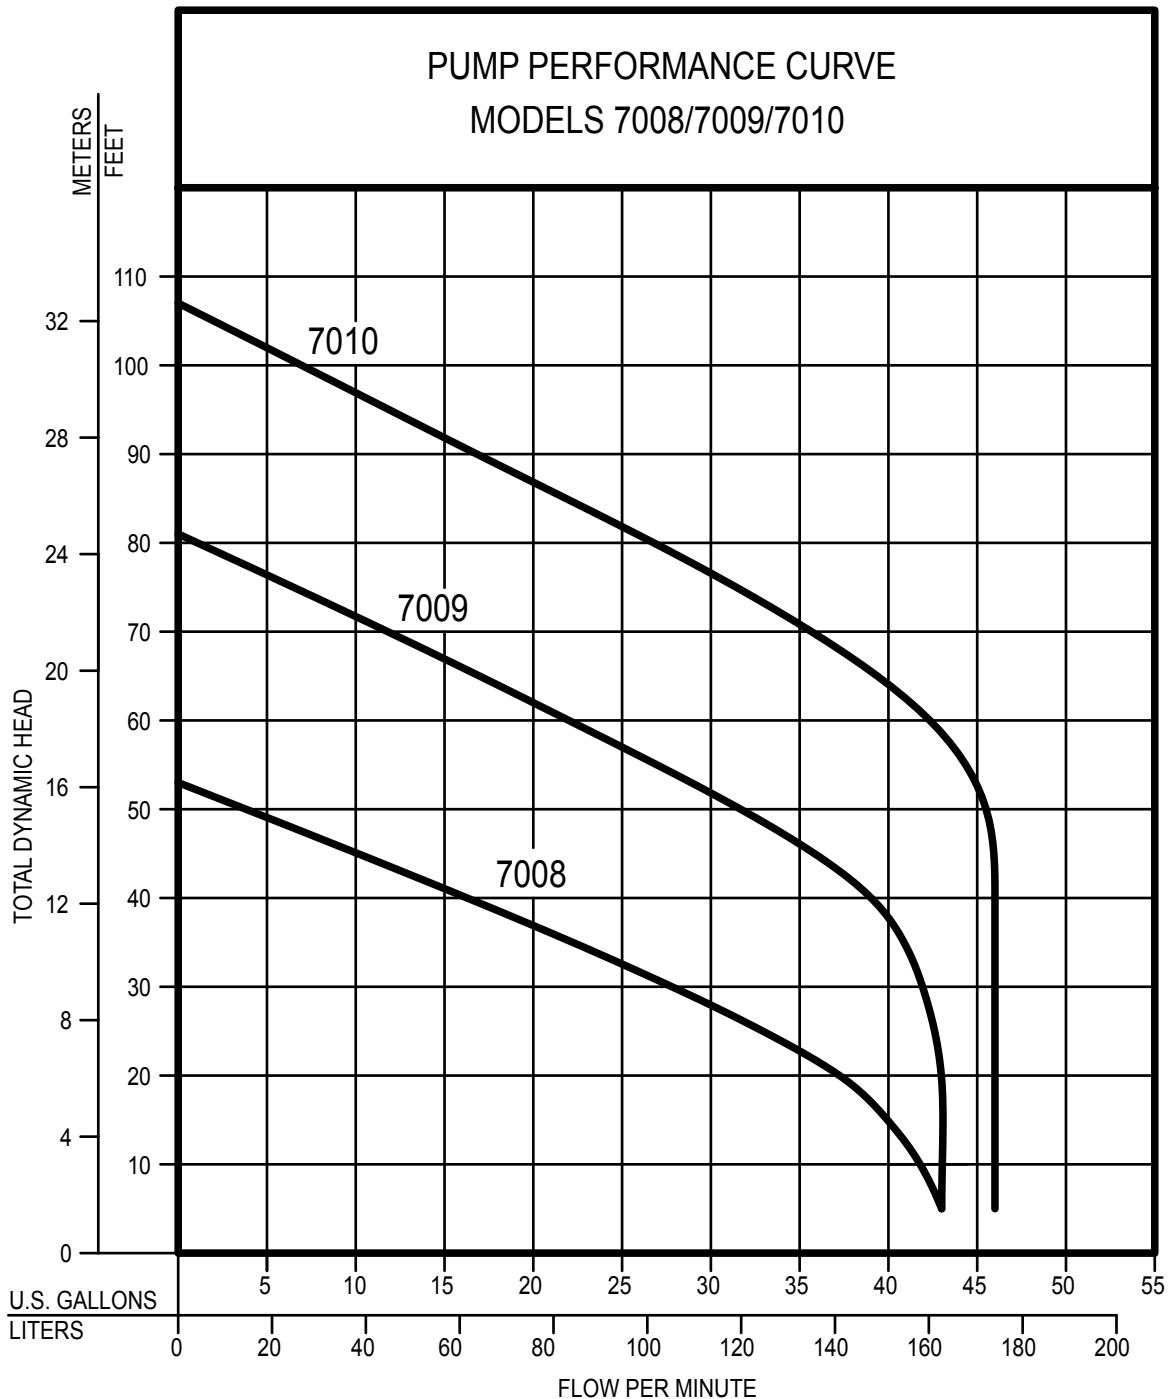

## MODELS 7008, 7009 & 7010 GRINDER PERFORMANCE DATA 1.0, 1.5 & 2.0 HP - Single Seal

154108