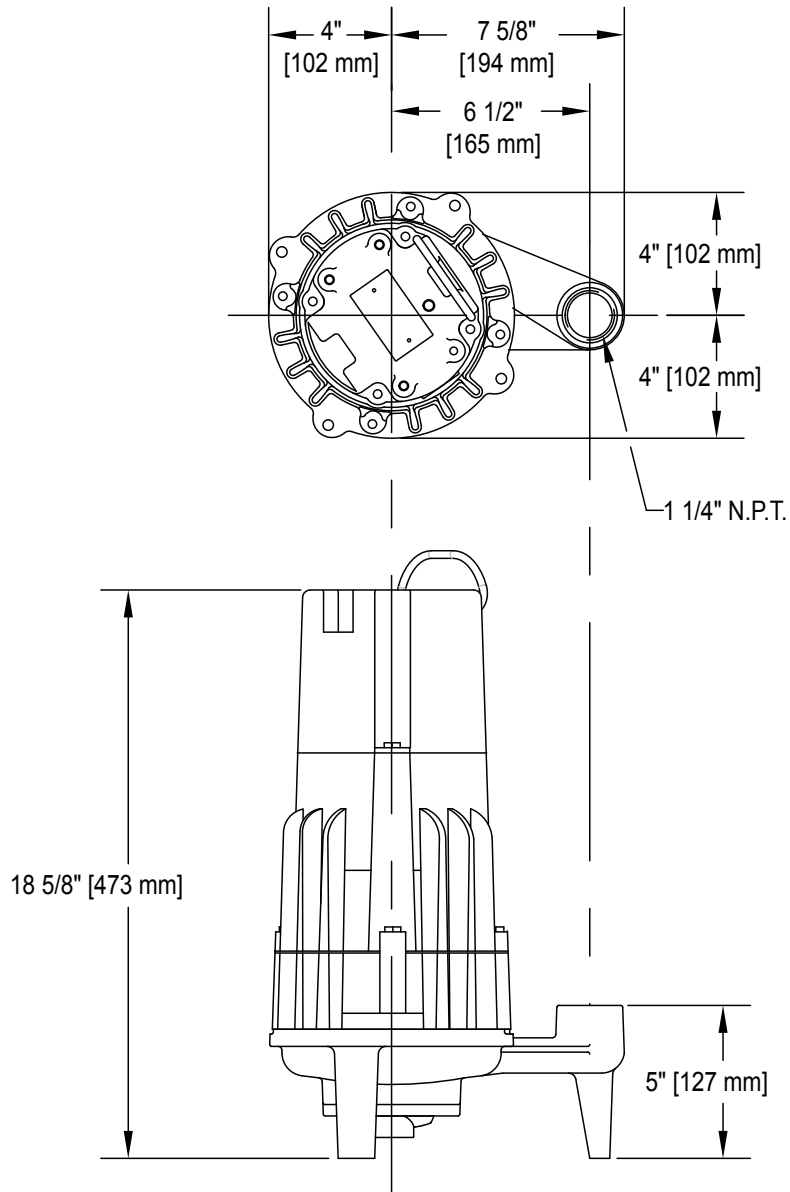

GRINDER PUMP

DIMENSIONAL DATA

1-1/4" Vertical Discharge Units
Floor Mounted
Models: 7008, 7009 & 7010

SK1621